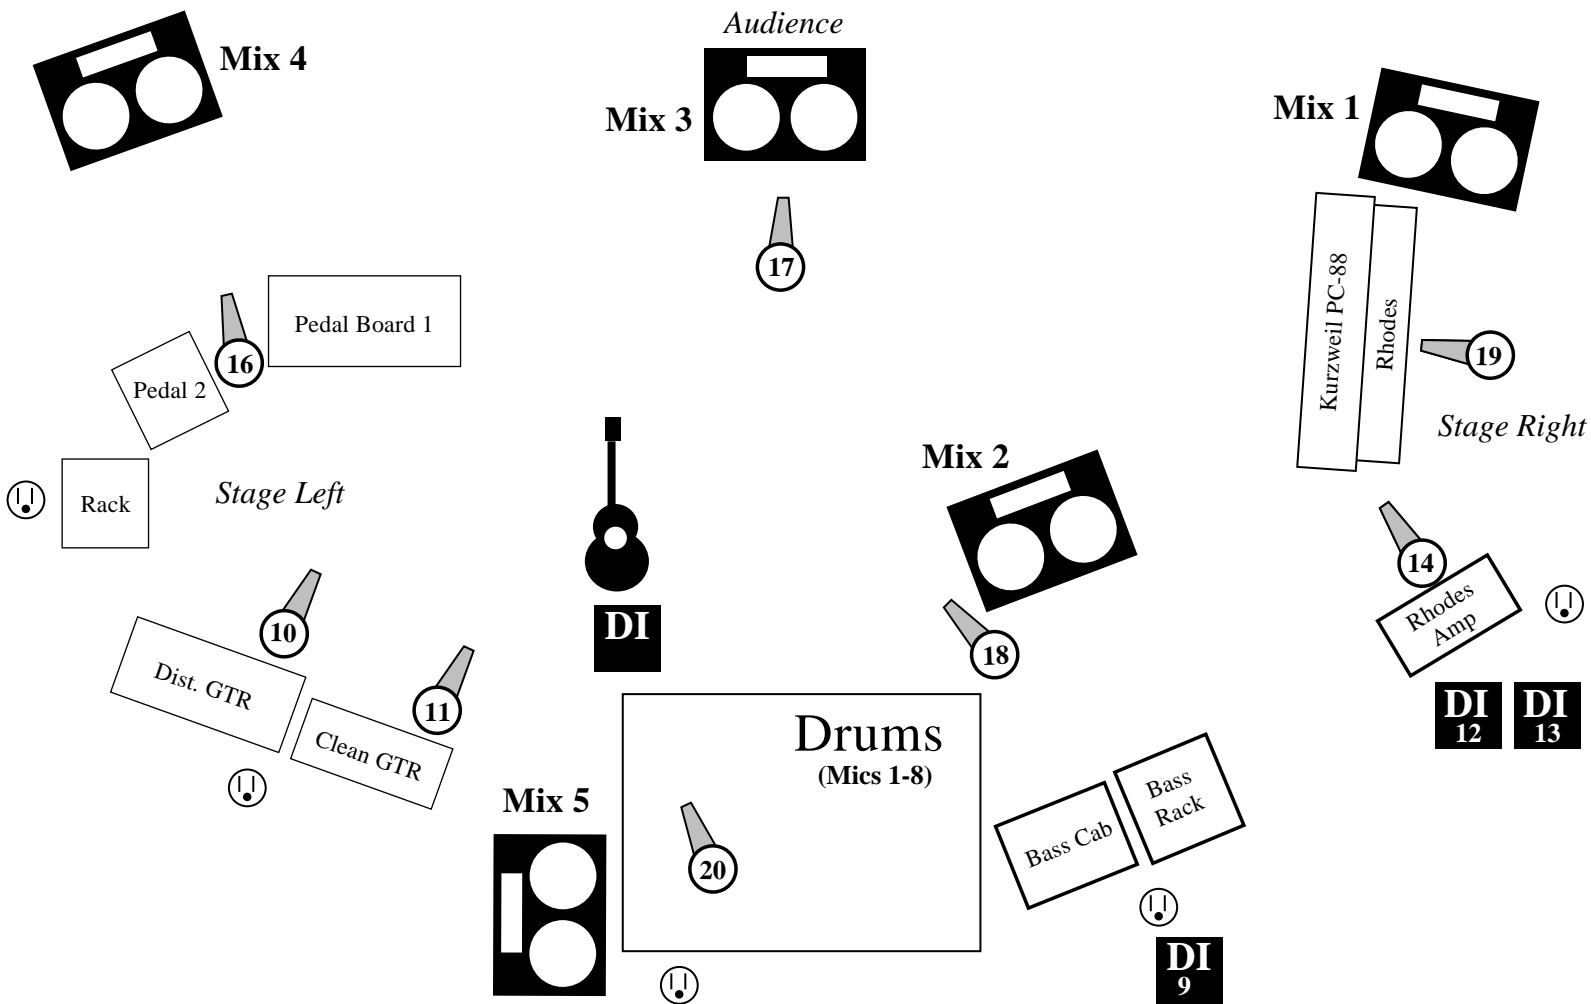

Meltdown Morning Stage Plot & Input List

Channel	Input Description	Mic	Stand	Insert	Channel	Input Description	Mic	Stand	Insert
1	Kick	Beyer M88, SM 91	Short boom	Comp/Gate	13	Keys 2 - Vintage Keys	DI- BSS, Countryman	-	
2	Snare	57, Audix D1	Boom	Comp/Gate	14	Rhodes	Audix D1, 57	Boom 1x12	
3	Hi Hat	SM81, AKG 460	Boom		15	Acoustic	DI- BSS, Countryman	-	
4	Rack Tom 1	Audix D2, Beta 98	Boom or claw	Gate	16	Guitar Vox	Audix OM7, SM58	Boom	Comp
5	Rack Tom 2	Audix D2, Beta 98	Boom or claw	Gate	17	Star Vox	Audix OM7, Beta 87	Straight Round Base	Comp
6	Floor Tom	Audix D2, Beta 98	Boom or claw	Gate	18	Bass Vox	Audix OM7, Beta 87	Boom	Comp
7	OH L	SM 81, AKG 460	Weighted boom		19	Keys Vox	Audix OM7, Beta 58	Boom	Comp
8	OH R	SM 81, AKG 460	Weighted boom		20	Drums Vox	Audix OM7, Beta 87	Boom	Comp
9	Bass	DI- BSS, Countryman	-	Comp	21	Spare Vox	Audix OM7, Beta 87	-	
10	Dirty Guitar	57, Senn. 409/609	Short- Lower left speaker 4x12	Comp	22				
11	Clean Guitar	Audix D3, Senn 421	Short- Upper right speaker 4x10	Comp	23				
12	Keys 1 - Kurzweil	DI- BSS, Countryman	-		24				